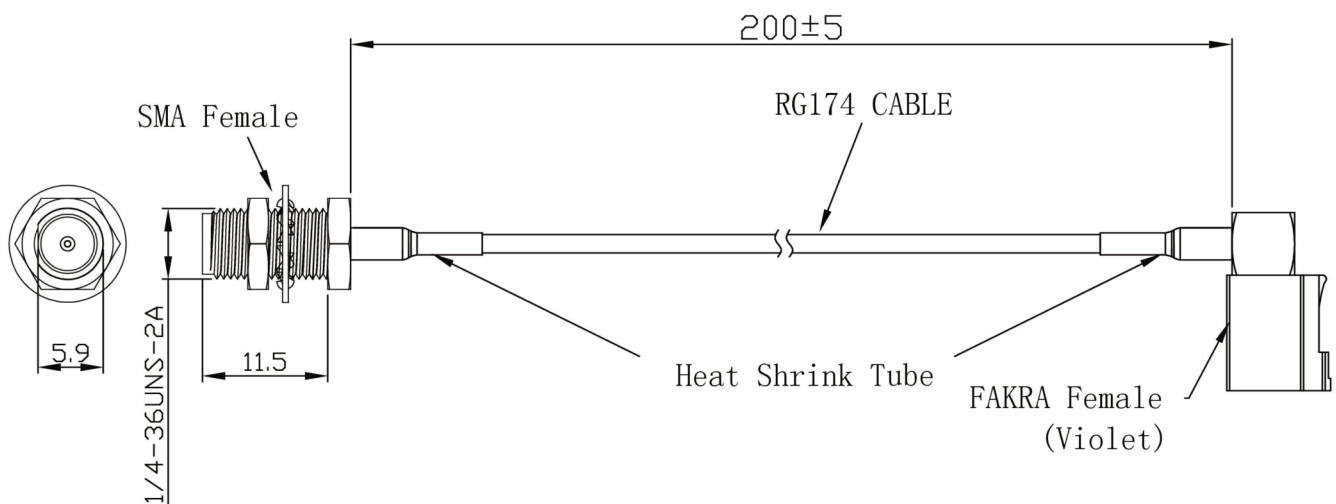

## FAKRA-D(f) R/A - 20CM RG174 - SMA(f)

For adaptation from SMA antennas to Smart Meter Gateways!

### Technical data:

Side A:	SMA (female) bulkhead including washer and nut
Side B:	FAKRA-D (female), right angle
Cable:	RG174
Cable length:	200mm
Shrink Tube:	Black