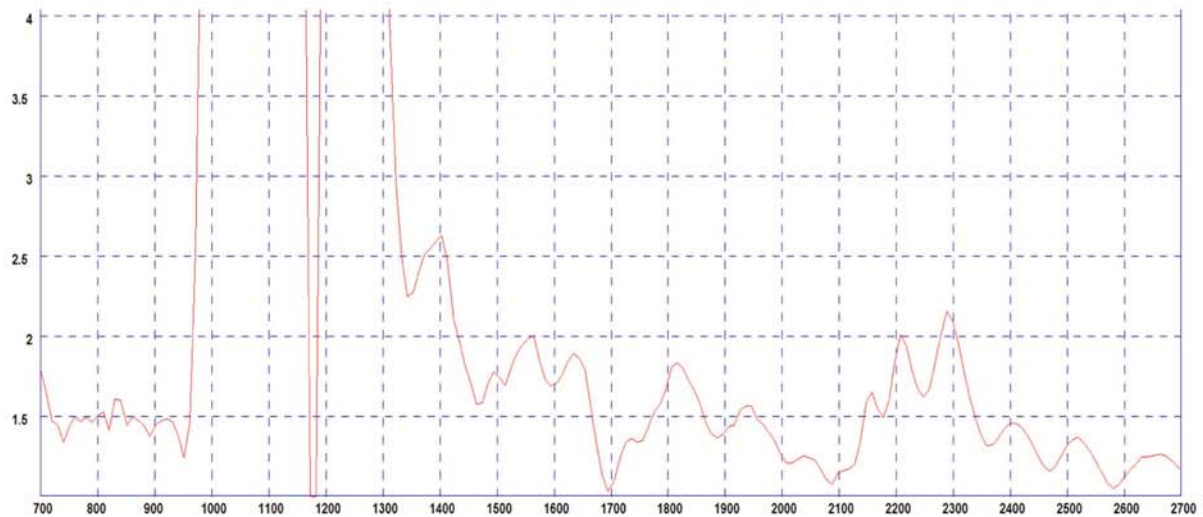

MC0114541 LTE directional antenna

698-960/1710-2700 MHz

GSM/ISM/UMTS/WLAN/LTE

Electrical Data

Frequency Range:	698-960, 1710-2700 MHz		
Operational Bands:	LTE, AMP, CDMA, GSM, PCS, 3G UMTS, AWS, WIFI, LTE 2.6		
Peak Gain: (excl cable loss)	LTE 700 MHz		
	AMPS800 & GSM900	7 dBi	
	GSM1800, PCS1900,		
	3G UMTS/ AWS 2100	9 dBi	
	WIFI 2400, LTE 2600	6 dBi	
Pattern:	directional		
Polarisation:	vertical		

Type:	N female (Low PIM)
-------	--------------------

IP65

MC0114541 LTE directional antenna

V.S.W.R.

*Measurements taken looking directly into N connector on antenna housing.