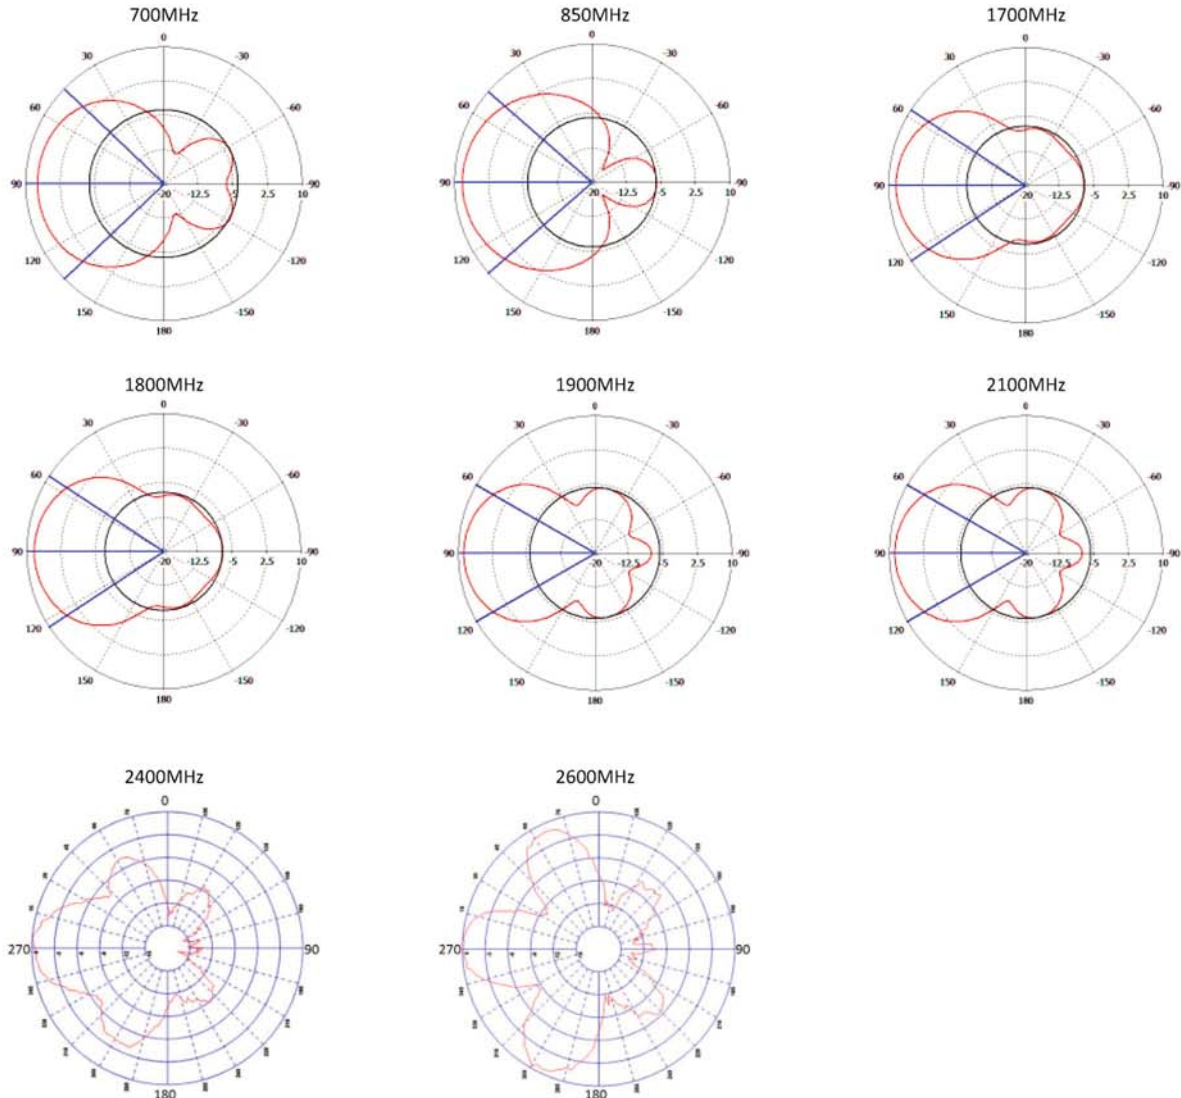

MC0114541 LTE directional antenna

698-960/1710-2700 MHz

GSM/ISM/UMTS/WLAN/LTE

Electrical Data

Frequency Range:	698-960, 1710-2700 MHz		
Operational Bands:	LTE, AMP, CDMA, GSM, PCS, 3G UMTS, AWS, WIFI, LTE 2.6		
Peak Gain: (excl cable loss)	LTE 700 MHz		
	AMPS800 & GSM900	7 dBi	
	GSM1800, PCS1900,		
	3G UMTS/ AWS 2100	9 dBi	
	WIFI 2400, LTE 2600	6 dBi	
Pattern:	directional		
Polarisation:	vertical		

Mechanical Data

Height:	230mm
Width:	180mm
Depth:	85mm
Material:	Flame Retardant UV Light Stabilised ABS
Colour:	white

Mounting Data

Fixing:	Wall mount/pole mount
---------	-----------------------

Connector Data

Type:	N female (Low PIM)
-------	--------------------

IP65

MC0114541 LTE directional antenna

V.S.W.R.

*Measurements taken looking directly into N connector on antenna housing.