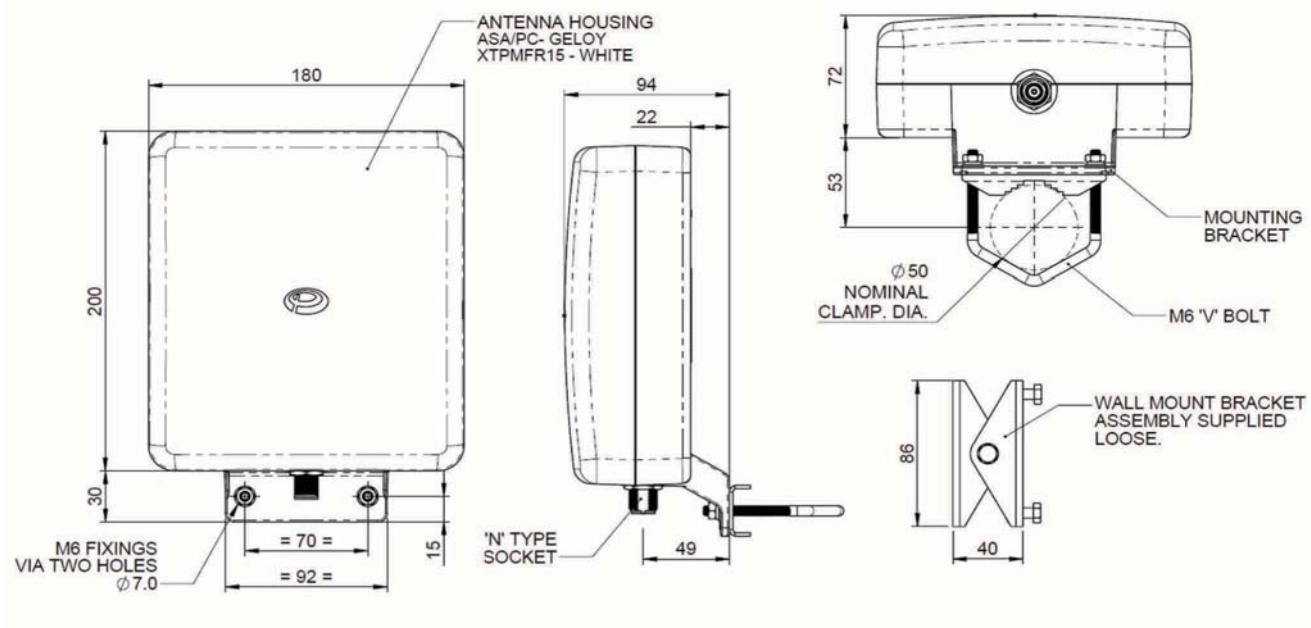

Mechanical Data

Height:	230mm
Width:	180mm
Depth:	85mm
Material:	Flame Retardant UV Light Stabilised ABS
Colour:	white

Mounting Data

Fixing:	Wall mount/pole mount
---------	-----------------------

Connector Data

Type:	N female (Low PIM)
-------	--------------------

IP65

MC0114541 LTE directional antenna

V.S.W.R.

*Measurements taken looking directly into N connector on antenna housing.