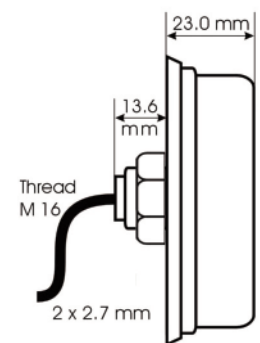

MC0114078-Q-1

Planar Mobile Communications Antenna 850/900/1800/1900 + 2100 MHz Roof Mounting

GSM/UMTS

made
in
Germany

TECHNICAL DATA:

GSM:

Frequency Range	850/900/1800/1900 + 2100 MHz
VSWR*	< 2.0 typ.
Peak Gain*	+5 dBtyp. (900 MHz) +3 dBtyp. (1800 MHz) +1 dBtyp. (2100 MHz)
Power	max. 10 W

* measured with 0.60m cable on 30x30cm ground plane

dimensions and connectors:

dimensions (∅/h):	approx. 76 mm / 23 mm
mounting:	roof mounting (bracket for wall mounting on request)
temperature range:	-25°C to +85°C
connection (standard):	1,5m RF-cable RG 174 with connector SMA(m)