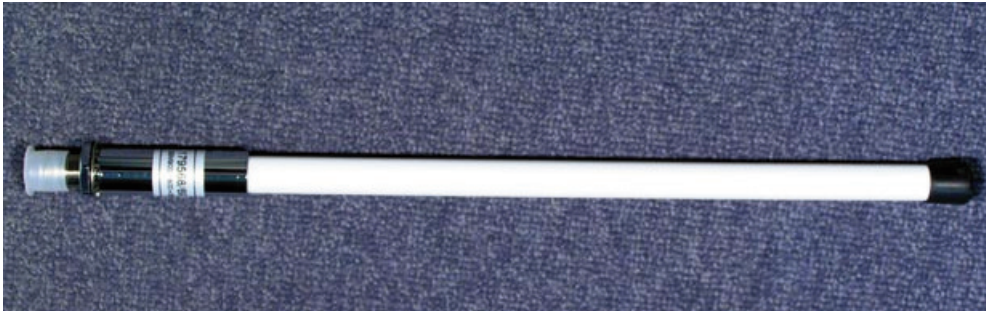

# MC0114065-UMTS Base Station Antenna

## GSM 900/1800/UMTS Rundstahler

**GSM/UMTS**

### Specifications

Antenna Type:	<ul style="list-style-type: none"> <li>* Full omni-directional radiation pattern</li> <li>* DC-grounded (DC-short) - antistatic</li> <li>* No Groundplane needed</li> </ul>	
Frequency:	890 - 960 MHz / 1710 - 2170 GSM900 / GSM1800 / GSM1900 / UMTS	
Impedance:	nom. 50 Ohm	
Polarisation:	vertical	
Gain:	2,15 dBi	
VSWR:	GSM900	< 3:1
	GSM1800-UMTS	< 2:1
Max. Power:	GSM900	20 Watt
	GSM1800-UMTS	10 Watt
Colour:	White	
Length:	approx. 405 mm	
Weight:	approx. 0,2 kg (without bracket)	
Mounting:	Wall bracket included, 165 mm	
Materials:	PU-painted Ø 18mm glass-fibre tube and chromed plated brass, IP66	
Connector:	N (female)	
Cable:	No cable supplied	