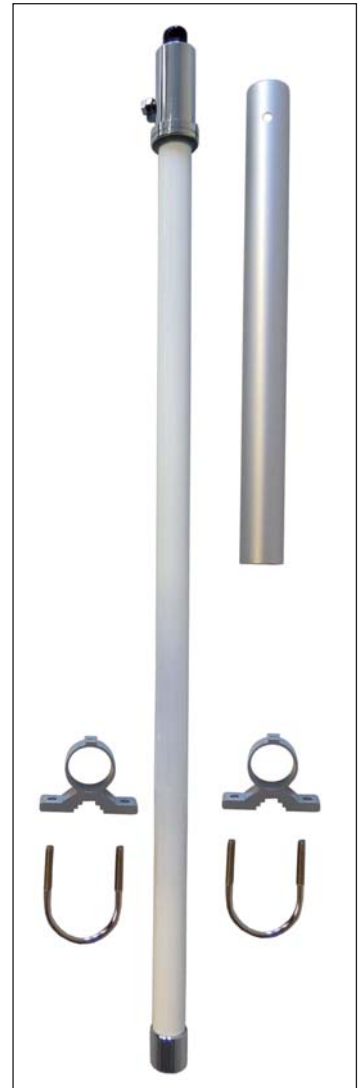

MC0114065-UMTS-HG Outdoor antenna

GSM 800/900/1800/1900/2100 MHz

GSM/UMTS

Frequency Range: GSM 800/900/1800/1900/2100 MHz
V.S.W.R: 2.0:1
Impedance: 50 Ω
Gain: 7dBi
Polarisation: Vertical
Power: 50W
Connector: N (female)
Material: Fiber Glass
Color: White
Length: 756mm \pm 10
Mounting: Mast mounting (<50mm)