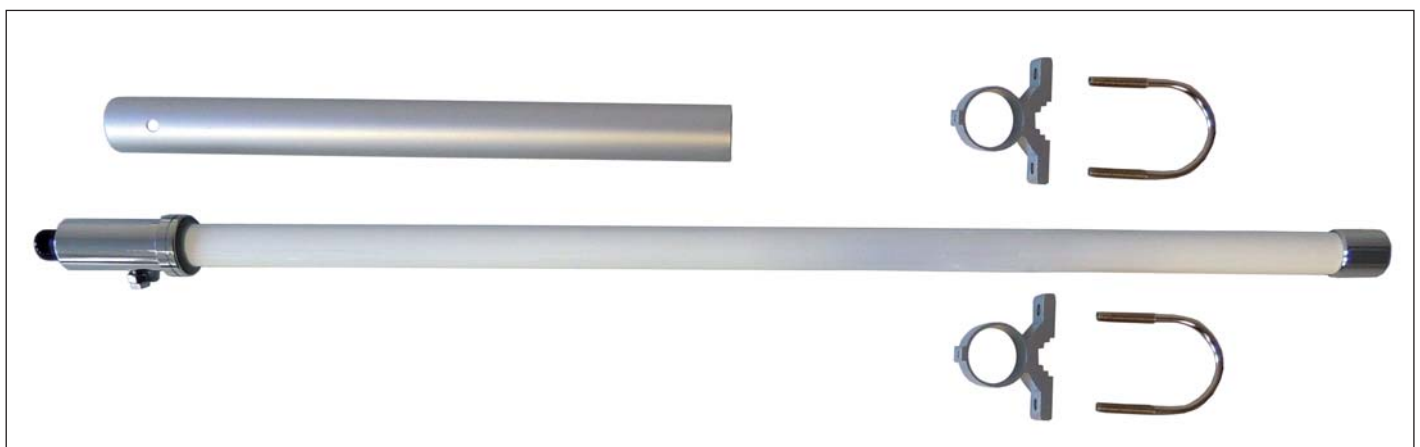

MC0114065-LTE-HG Outdoor antenna 4G

GSM 700/850/900/1800/1900/2170/2300/2600/2690 MHz

GSM/LTE

Frequency Range: GSM 700/850/900/1800/1900/2170/2300/2600/2690 MHz
V.S.W.R: <3.7
Impedance: 50 Ω
Gain: 7dBi
Polarisation: Vertical
Power: 50W
Connector: N (female)
Material: Fiber Glass
Color: White
Length: 756mm $\pm$ 20
Mounting: Mast mounting (<50mm)

V.S.W.R.

01/2017