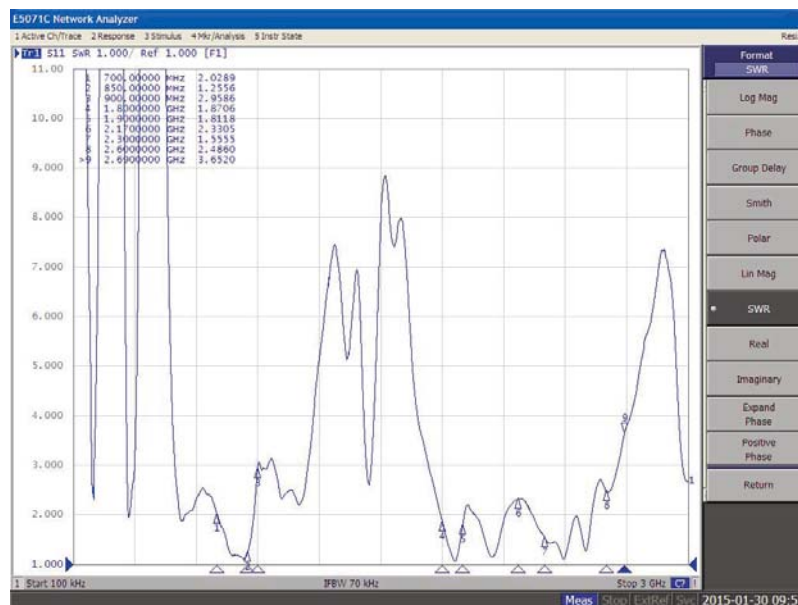

MC0114065-LTE-HG Outdoor antenna 4G

GSM 700/850/900/1800/1900/2170/2300/2600/2690 MHz

GSM/LTE

Frequency Range: GSM 700/850/900/1800/1900/2170/2300/2600/2690 MHz
V.S.W.R: <3.7
Impedance: 50 Ω
Gain: 7dBi
Polarisation: Vertical
Power: 50W
Connector: N (female)
Material: Fiber Glass
Color: White
Length: 756mm $\pm$ 20
Mounting: Mast mounting (<50mm)

V.S.W.R.

01/2017