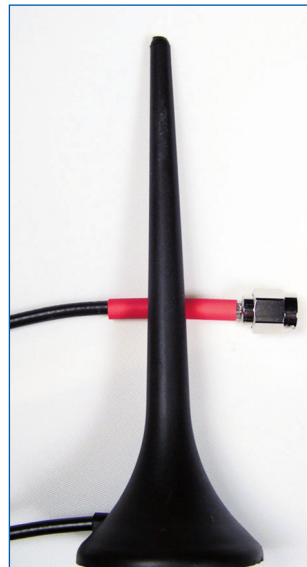

MC0114036-SMA-ST Magflex Magnetic antenna

Triband 900/1800/1900 MHz

GSM

Technical Data:

FREQUENCY	900 / 1800 / 1900 MHz
TYPE	Magnet foot antenna
IMPEDANC	50 Ohm
GAIN	0 dB
COLOUR	Black
DIMENSIONS	Ø foot 34 mm, high approx. 105 mm
WEIGHT	Approx. 60 g
CABLE	2,5m RG174
CONNECTOR	SMA (male)