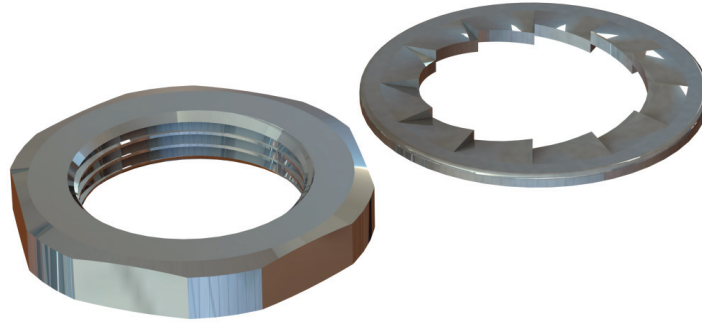

101075 Mounting Kit

Mounting Kit

Mounting Kit for mounting light-weight and medium duty Marine and Base Station Antennas on brackets with mounting hole \varnothing 16 - 17.5 mm

Mechanical Specifications:

Color: Chrome

Weight: 15 g

Mounting: For mounting light weight and medium duty antennas on brackets with mounting hole \varnothing 16 - 17.5 mm

Materials: Chromed solid brass and stainless steel

For Antenna Types: Light-weight and medium duty Marine and Base Station Antennas